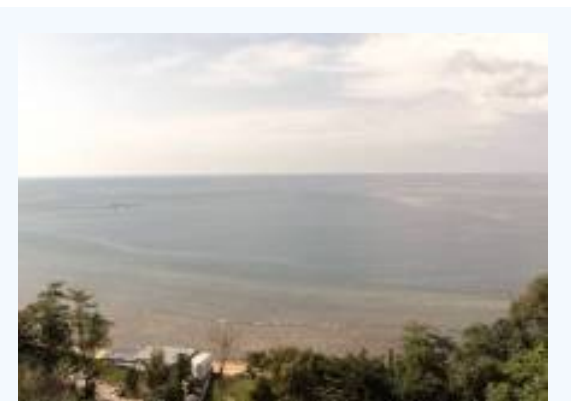

Apartment 11424

Details

Original ID: 11,424

Bedrooms: 4

Sleeps: 8

Dining Room: Yes

Living Room: Yes

Bathrooms: 4

View: Sea View

Kitchen: Yes

Swimming Pool: Shared Pool

Longterm 3 Months Rate: 250000

Longterm 6 Months Rate: 180000

Longterm 12 Months Rate: 150000

Longterm Currency: THB

Description

This luxury apartment is located overlooking one of the most stunning sea views of Phuket, Kalama Bay. The Plantation offers privacy and tranquility, yet conveniently...

Kamala, West Phuket

Holiday Apartment Rentals